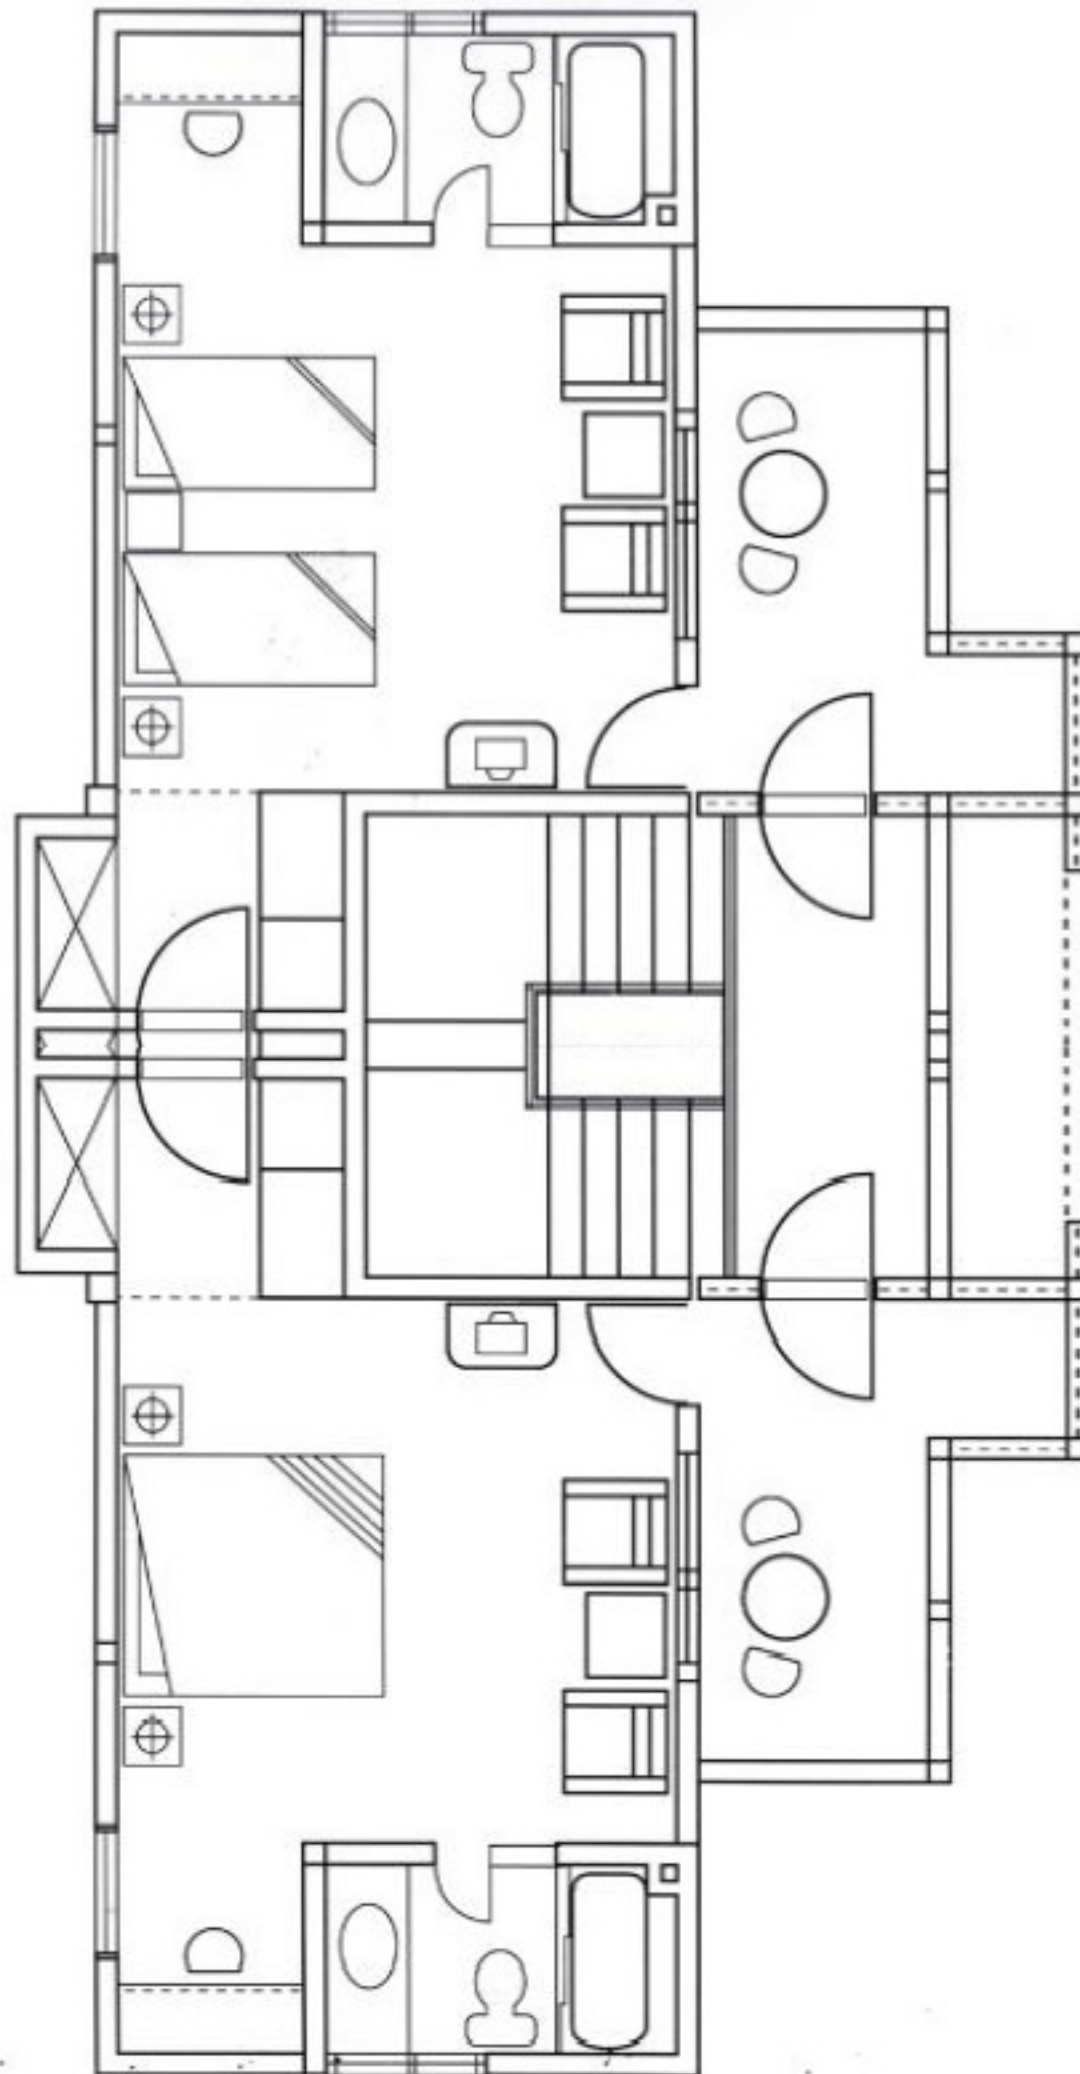

SUPERIOR CHALET

Superior Chalet

• 160 units • 36.23 Sq.m

• Double storey Malaysian-style timber framed chalet, with balconies, 4 chalet rooms per chalet (2 upstairs, 2 downstairs)
1 Family per room, 4 chalet rooms on separate entrance).