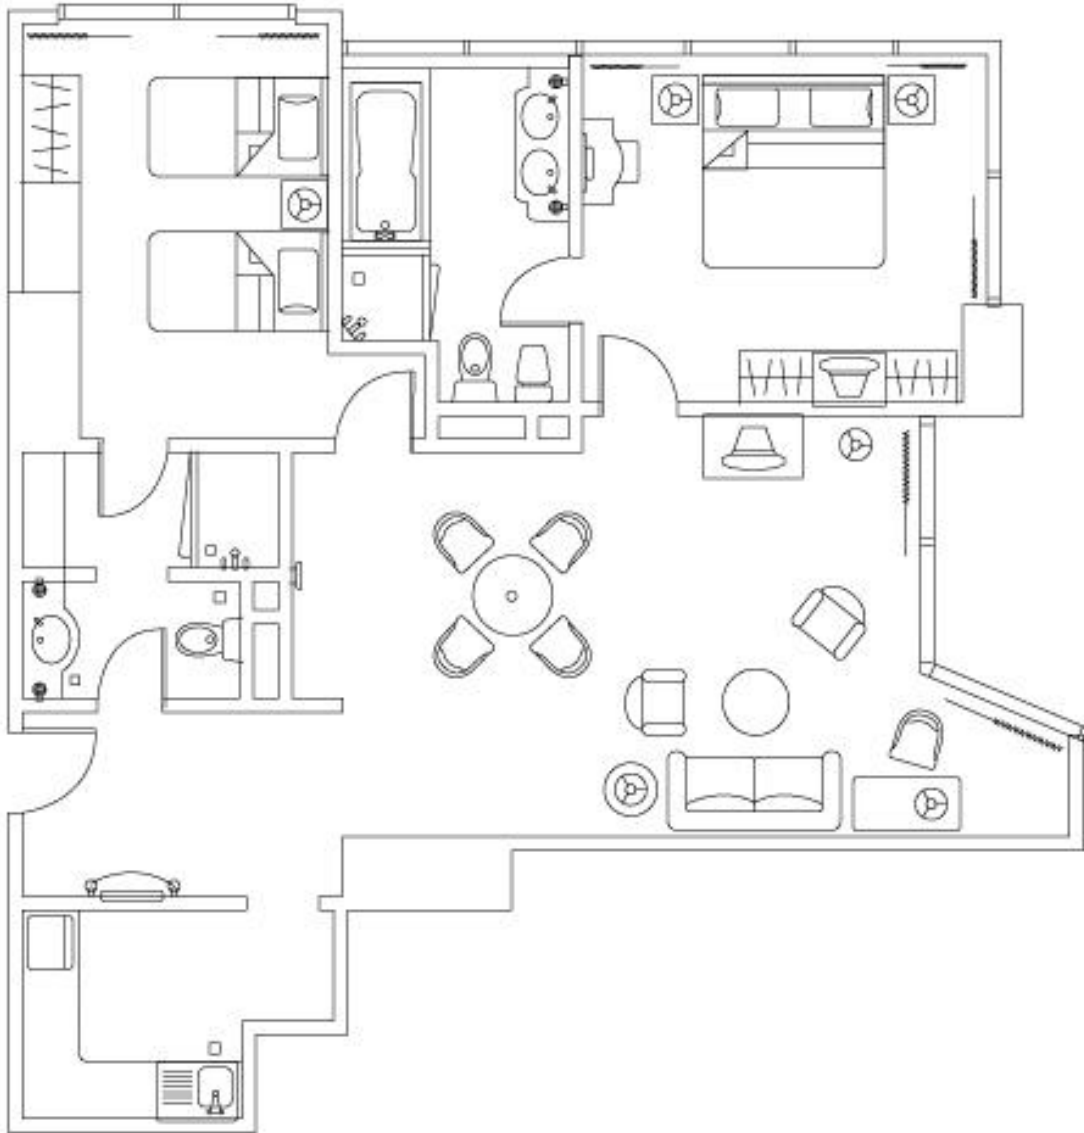

BROOKLYN SUITE

Brooklyn Suite

- 104 units • 99.4 Sq.m
- It is a two bedroom suite with a common living and dining room, two individual bedrooms with long bath and separate shower area, 29-inch colour television, IDD telephone line, a mini stereo with CD/VCD functions, a mini refrigerator and coffee / tea making facilities.