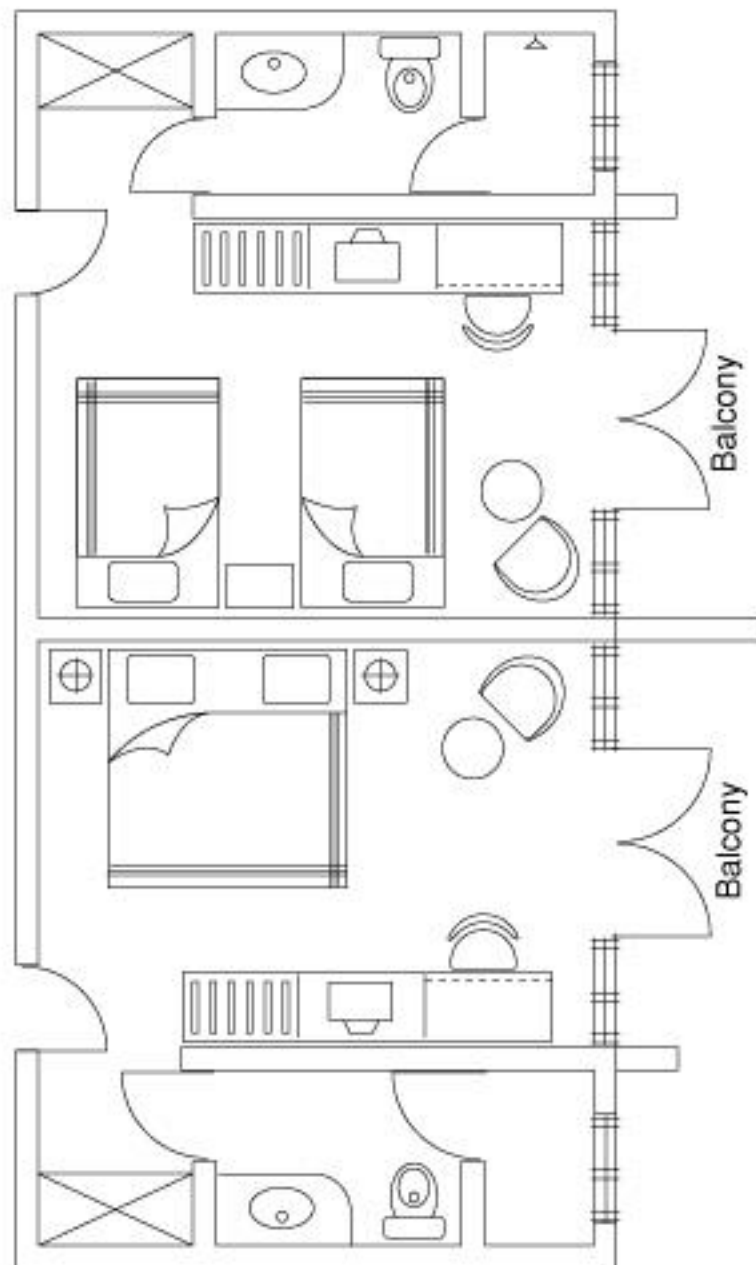

SUPERIOR ROOM

Superior Room

- 32 units
- 32 Sq.m
- Double storey Malaysian-style timber framed long house. All rooms have garden view (16 units on upper floor and 16 units on lower floor).