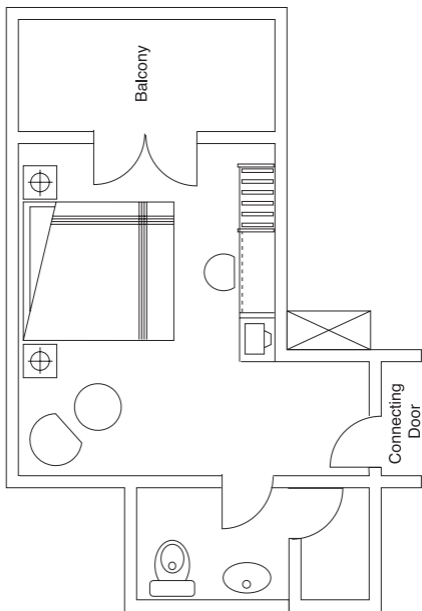

## Deluxe Chalet

- 91 units Garden view
- 35 Sq.m
- Double storey Malaysian-style timber framed chalet, 4 rooms in one chalet (2 room each on upper and lower floors).