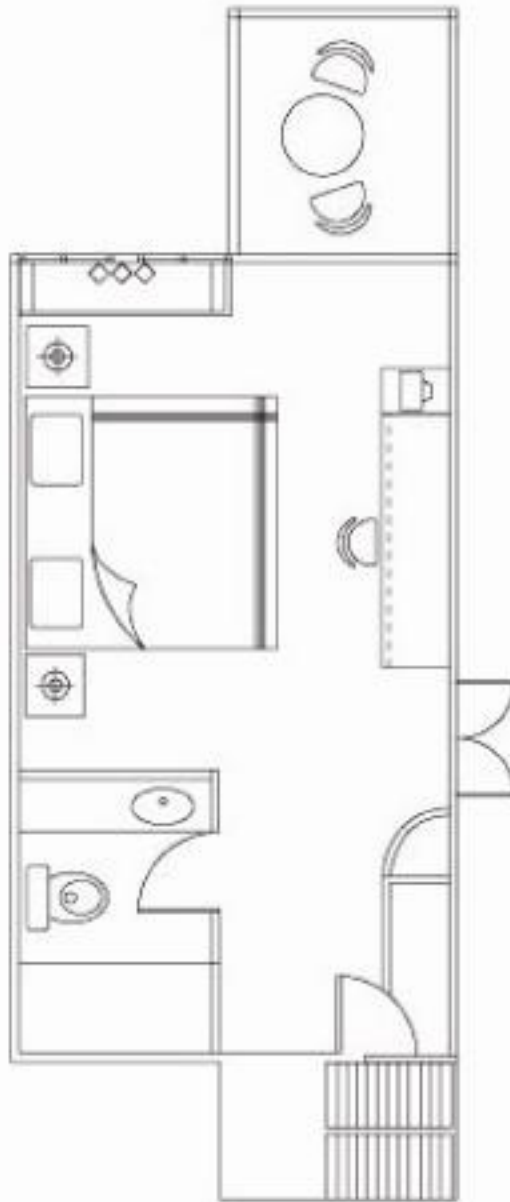

SUPERIOR CHALET

Superior Chalet (Green View)

- 208 units • 32.44 Sq.m
- A single or double storey timber framed chalet in rustic Malay architectural with private balcony or terrace.