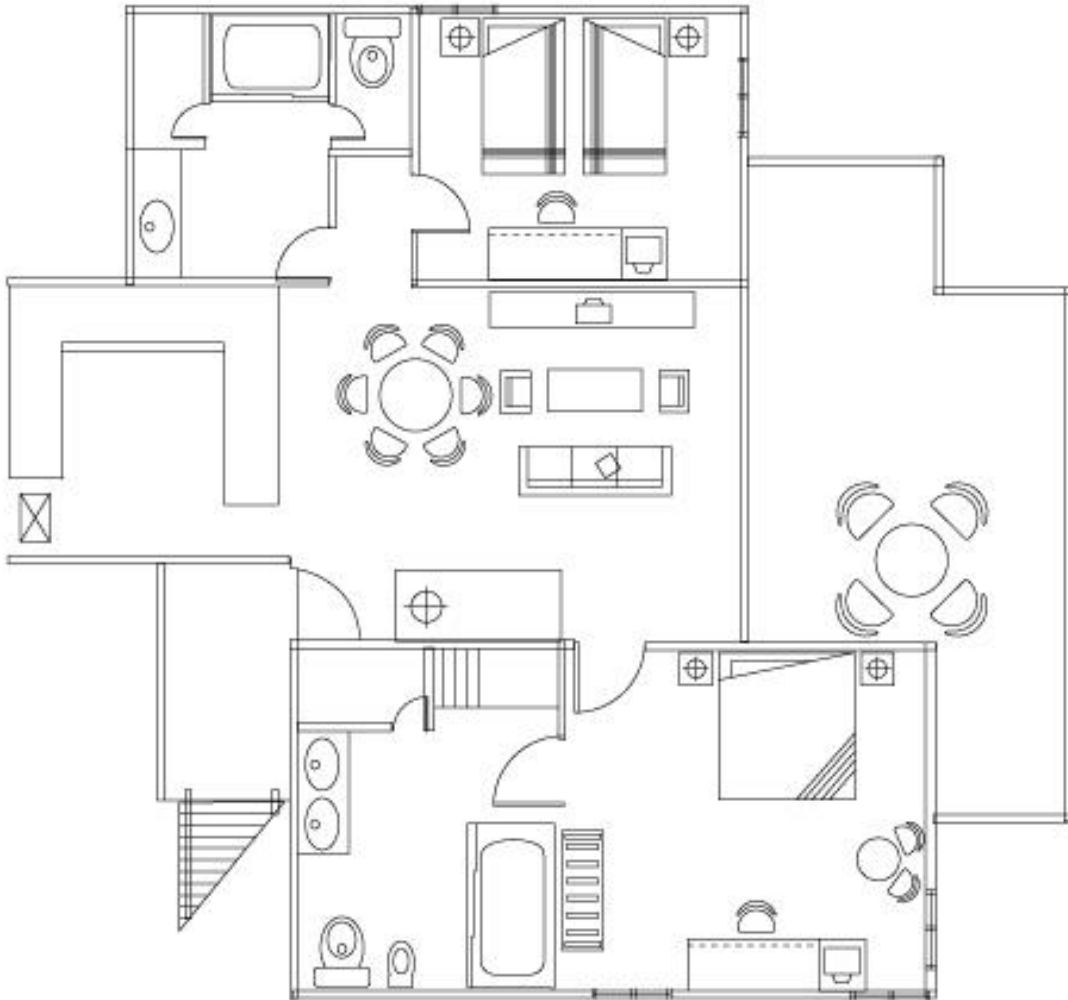

PRESIDENTIAL SUITE

Presidential Suite

- 5 units • 147.64 Sq.m
- The largest among all room categories. Built on stilts right at the water's edge. Big balcony, large bathroom with standing shower and long tub, kitchenette, dining area, living hall, one master bedroom and one guest room with ensuite bathroom.