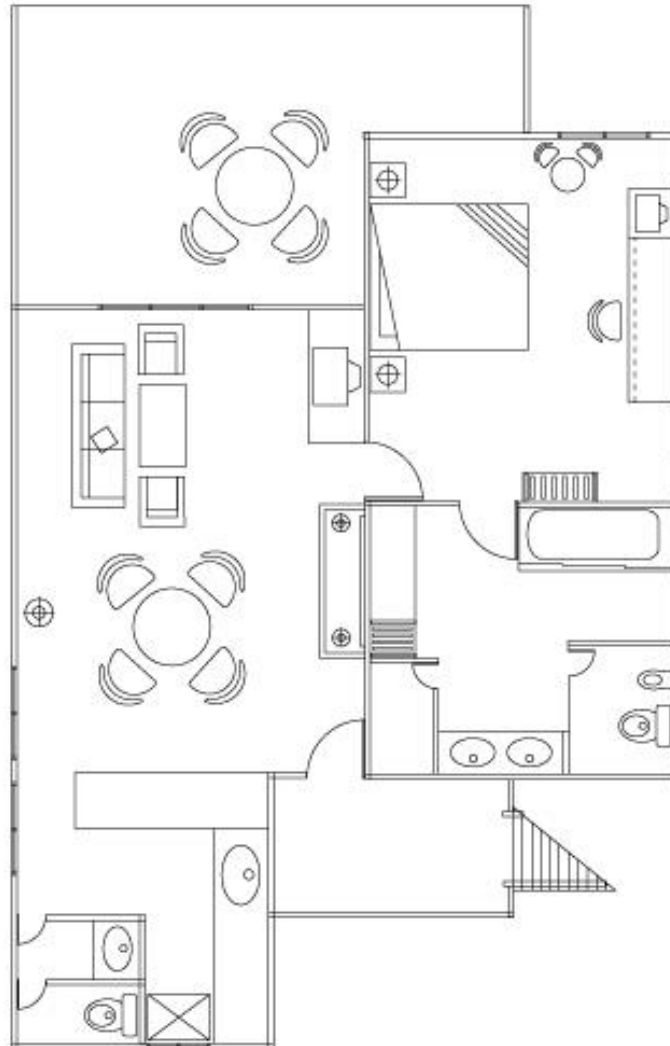

EXECUTIVE SUITE

Executive Suite

•10 units • 114.64 Sq.m

• It is a unique one bedroom chalet built on stilts right at the water's edge. All units come with private balcony, large bathroom with standing shower and long tub, kitchenette, dining area, living hall and spacious master bedroom. It has an additional washroom for guest use.