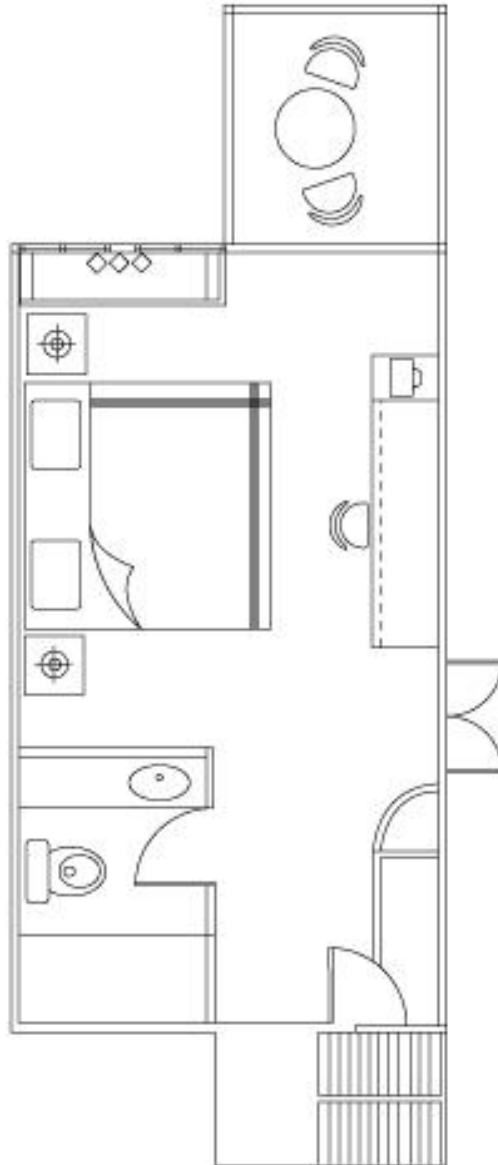

DELUXE CHALET

Deluxe Chalet (Partial Seaview)

- 155 units • 32.44 Sq.m
- A single or double storey timber framed chalets in rustic Malay architectural with private balcony or terrace.